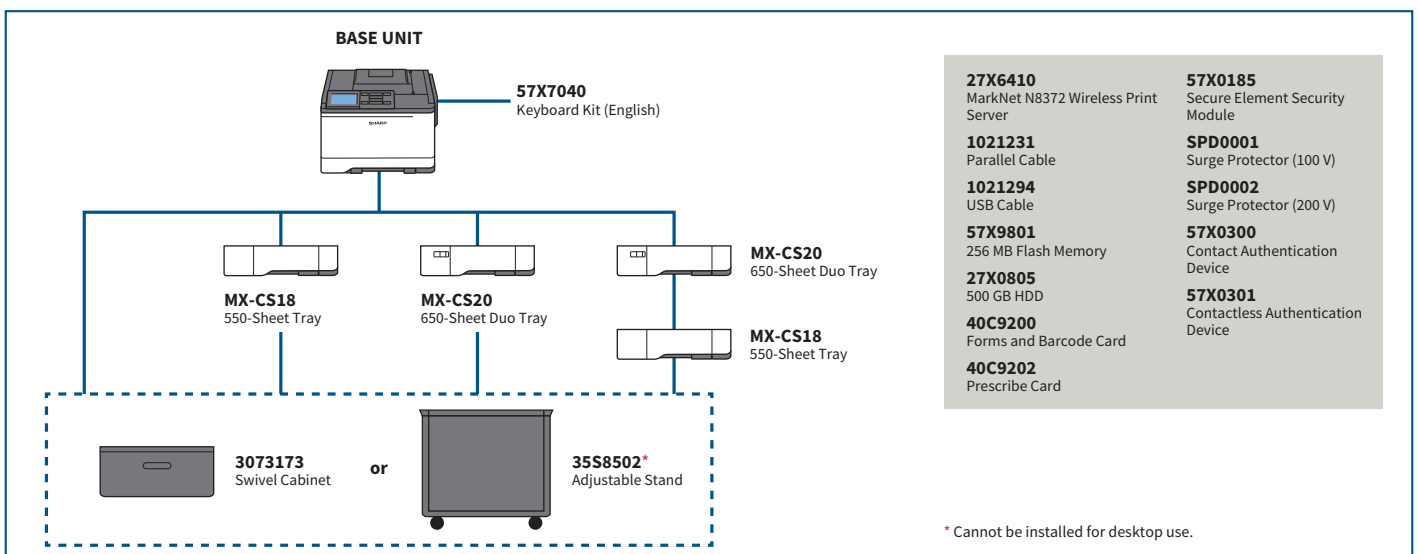

^{*1}: Short-edge feeding. ^{*2}: Short-edge feeding of 8 1/2" x 11" sheets from 1st paper tray, printer in fully ready condition. May vary depending on operating conditions and environment. ^{*3}: HDD capacity depends on procurement and sourcing status. ^{*4}: Optional.

• Design and specifications are subject to change without prior notice.
• Microsoft, Excel, PowerPoint, Windows Server, and Windows are either registered trademarks or trademarks of Microsoft Corporation in the US and/or other countries. Wi-Fi Direct® is a registered trademark of Wi-Fi Alliance®. AirPrint, Apple, macOS, and Mac are trademarks of Apple Inc., registered in the US and other countries. PCL is a registered trademark of Hewlett-Packard Company. PostScript 3 is either a registered trademark or trademark of Adobe in the US and/or other countries. All other brand names and product names may be trademarks or registered trademarks of their respective owners.

SYSTEM CONFIGURATION

Certain optional equipment may not be available in some areas.

Distributed by: